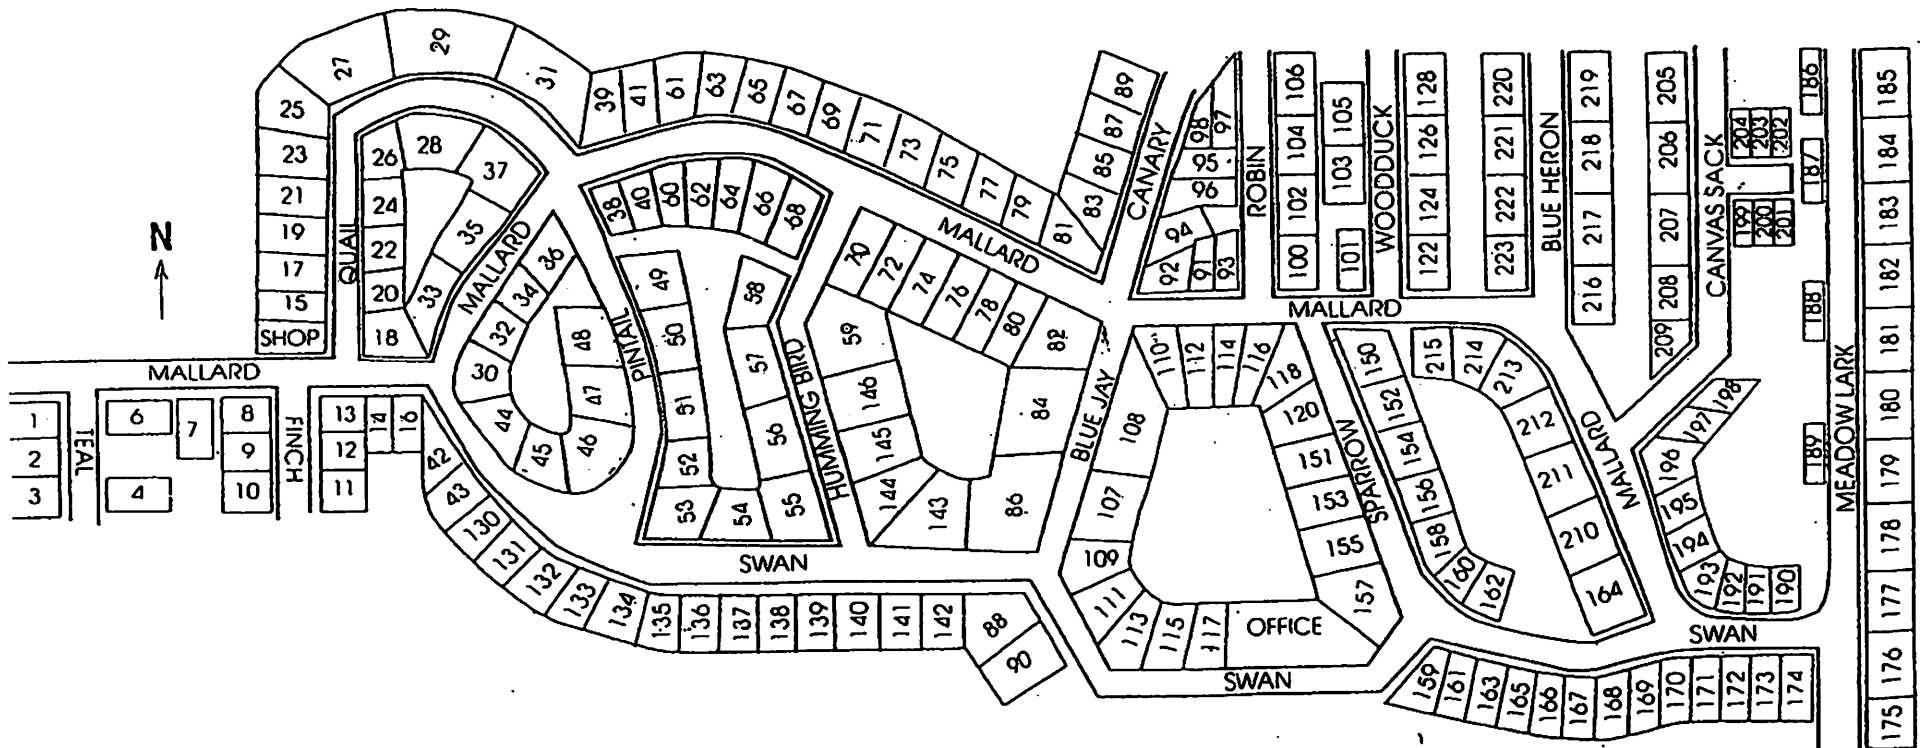

KNOLL TERRACE

Manufactured Home Community

5055 NE Elliott Circle, Corvallis, Oregon
 (541) 752-2225